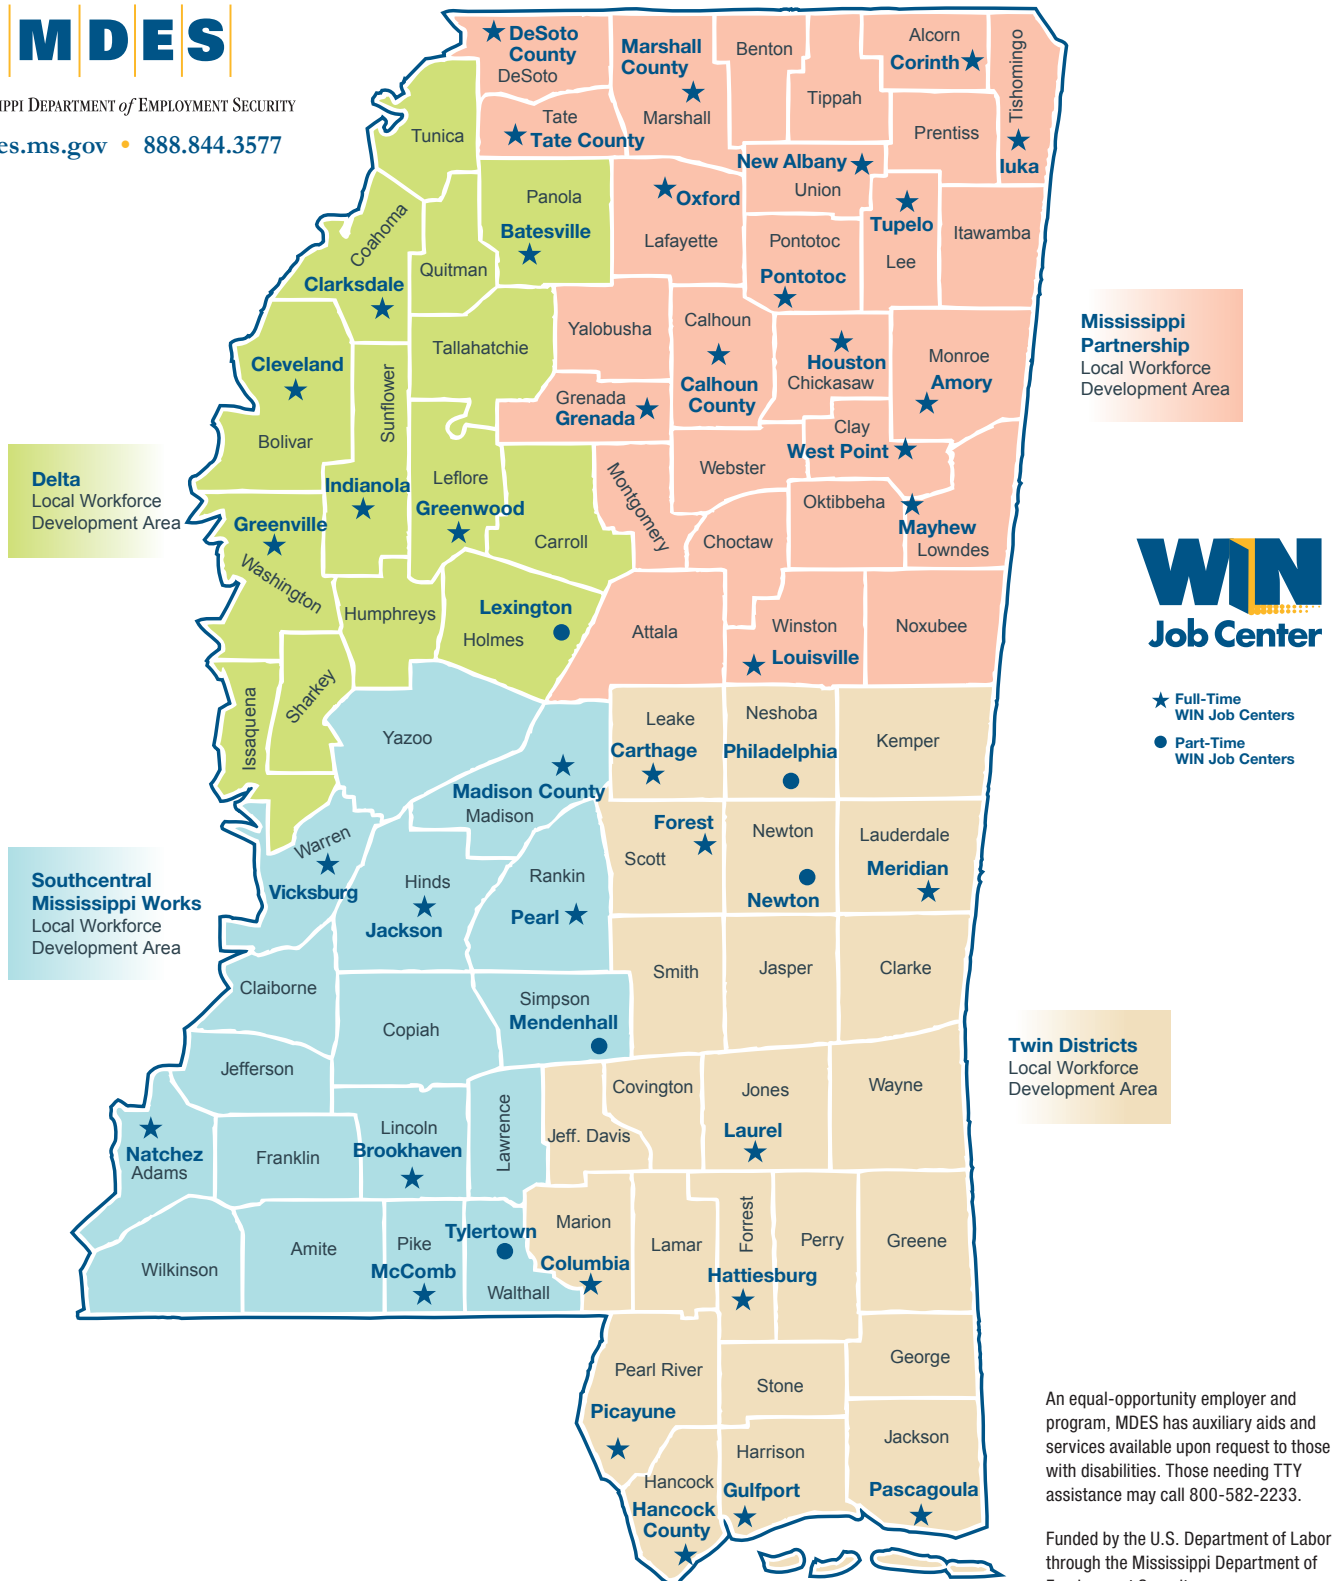

WIN Job Center Locations

Helping Mississippians Get Jobs

MISSISSIPPI DEPARTMENT of EMPLOYMENT SECURITY

mdes.ms.gov • 888.844.3577

An equal-opportunity employer and program, MDES has auxiliary aids and services available upon request to those with disabilities. Those needing TTY assistance may call 800-582-2233.